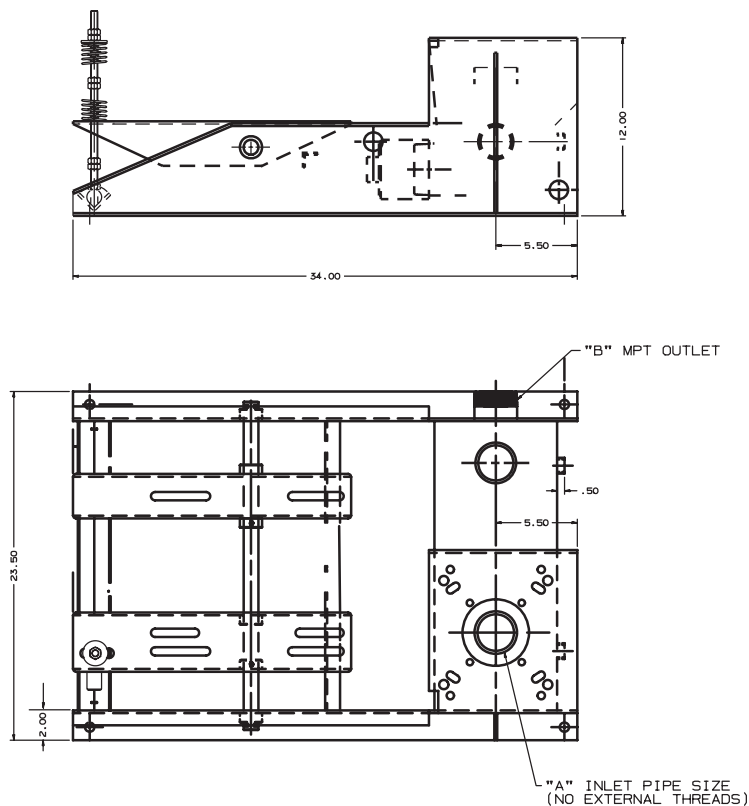

CONSTRUCTION

The unit is constructed of durable welded carbon steel. Sizes 2", 2.5", 3", 4" and 5" have NPT threads and the 6" is equipped with flange connections drilled to 125/150 lb. ANSI specifications. The discharge silencer has a tap for the discharge pressure gauge and a tap for the discharge temperature gauge. Additional taps are supplied for mounting the discharge pressure relief valve and an optional mechanical unloading valve. ROOTS™ EasyAir®8000 blower package combination base and silencer is finished in a medium-gloss black baked enamel.

ROOTS Discharge Silencer Base

Attenuation Curve, Typical

Roots

OUTLINE DRAWING & DIMENSIONAL TABLE

Size	Dimensions:	Weight in lbs:	Discharge connection:
2"	34"L x 23.5"W x 12"H	130	2" NPT
2.5"	34"L x 23.5"W x 12"H	130	2.5" NPT
3"	43"L x 28"W x 14.19"H	180	3" NPT
4"	43"L x 28"W x 14.19"H	180	4" NPT
5"	50.5"L x 34.75"W x 17"H	398	5" NPT
6"	50.5"L x 34.75"W x 17"H	398	6" Flanged