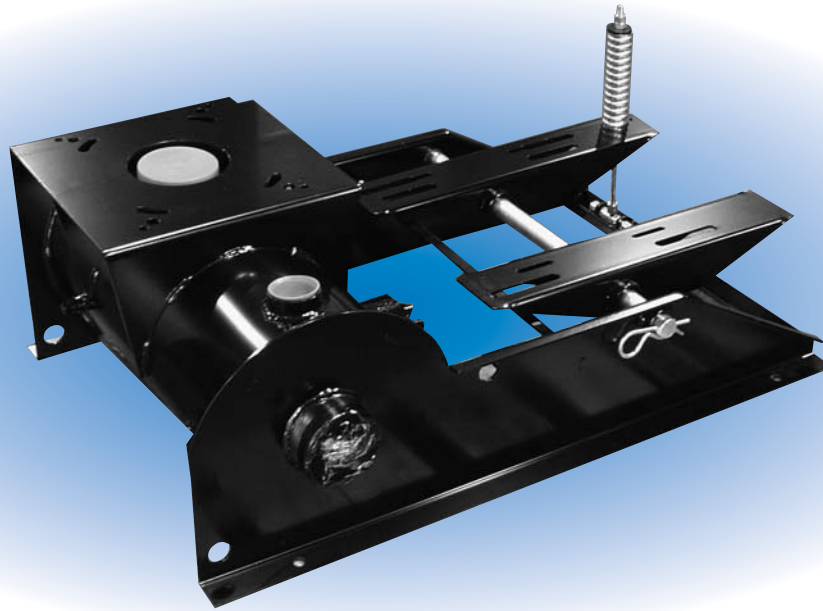

SPECIFICATIONS

ROOTS

Blowers Compressors Exhausters

ROOTS™ EasyAir®8000 Blower Package Combination Base and Discharge, Non-Packed, Chamber Silencer

DESIGN

This Roots-designed base and multi-chamber discharge silencer is the foundation of the ROOTS™ EasyAir®8000 factory blower package. The base includes an integral mounting plate for ROOTS™ blowers and features ROOTS™, patent pending, spring-loaded automatic V-belt tensioning system. The silencer design contains multiple chambers to change the air passage throughout the silencer to dissipate pulsations and reduce noise.

CONSTRUCTION

The unit is constructed of durable welded carbon steel. Sizes 2", 2.5", 3", 4" and 5" have NPT threads and the 6" is equipped with flange connections drilled to 125/150 lb. ANSI specifications. The discharge silencer has a tap for the discharge pressure gauge and a tap for the discharge temperature gauge. Additional taps are supplied for mounting the discharge pressure relief valve and an optional mechanical unloading valve. ROOTS™ EasyAir®8000 blower package combination base and silencer is finished in a medium-gloss black baked enamel.

ROOTS Discharge Silencer Base

Attenuation Curve, Typical

Roots

OUTLINE DRAWING & DIMENSIONAL TABLE

Size	Dimensions:	Weight in lbs:	Discharge connection:
2"	34"L x 23.5"W x 12"H	130	2" NPT
2.5"	34"L x 23.5"W x 12"H	130	2.5" NPT
3"	43"L x 28"W x 14.19"H	180	3" NPT
4"	43"L x 28"W x 14.19"H	180	4" NPT
5"	50.5"L x 34.75"W x 17"H	398	5" NPT
6"	50.5"L x 34.75"W x 17"H	398	6" Flanged