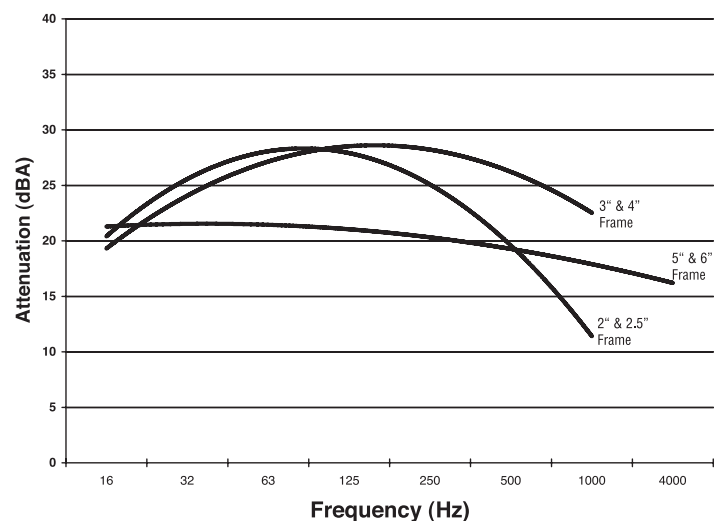

SPECIFICATIONS

ROOTS

Blowers Compressors Exhausters

ROOTS™ EasyAir®8000 Blower Package Combination Base and Discharge, Non-Packed, Chamber Silencer

DESIGN

This Roots-designed base and multi-chamber discharge silencer is the foundation of the ROOTS™ EasyAir®8000 factory blower package. The base includes an integral mounting plate for ROOTS™ blowers and features ROOTS™, patent pending, spring-loaded automatic V-belt tensioning system. The silencer design contains multiple chambers to change the air passage throughout the silencer to dissipate pulsations and reduce noise.

CONSTRUCTION

The unit is constructed of durable welded carbon steel. Sizes 2", 2.5", 3", 4" and 5" have NPT threads and the 6" is equipped with flange connections drilled to 125/150 lb. ANSI specifications. The discharge silencer has a tap for the discharge pressure gauge and a tap for the discharge temperature gauge. Additional taps are supplied for mounting the discharge pressure relief valve and an optional mechanical unloading valve. ROOTS™ EasyAir®8000 blower package combination base and silencer is finished in a medium-gloss black baked enamel.

ROOTS Discharge Silencer Base

Attenuation Curve, Typical

Roots

OUTLINE DRAWING & DIMENSIONAL TABLE

Size	Dimensions:	Weight in lbs:	Discharge connection:
2"	34"L x 23.5"W x 12"H	130	2" NPT
2.5"	34"L x 23.5"W x 12"H	130	2.5" NPT
3"	43"L x 28"W x 14.19"H	180	3" NPT
4"	43"L x 28"W x 14.19"H	180	4" NPT
5"	50.5"L x 34.75"W x 17"H	398	5" NPT
6"	50.5"L x 34.75"W x 17"H	398	6" Flanged